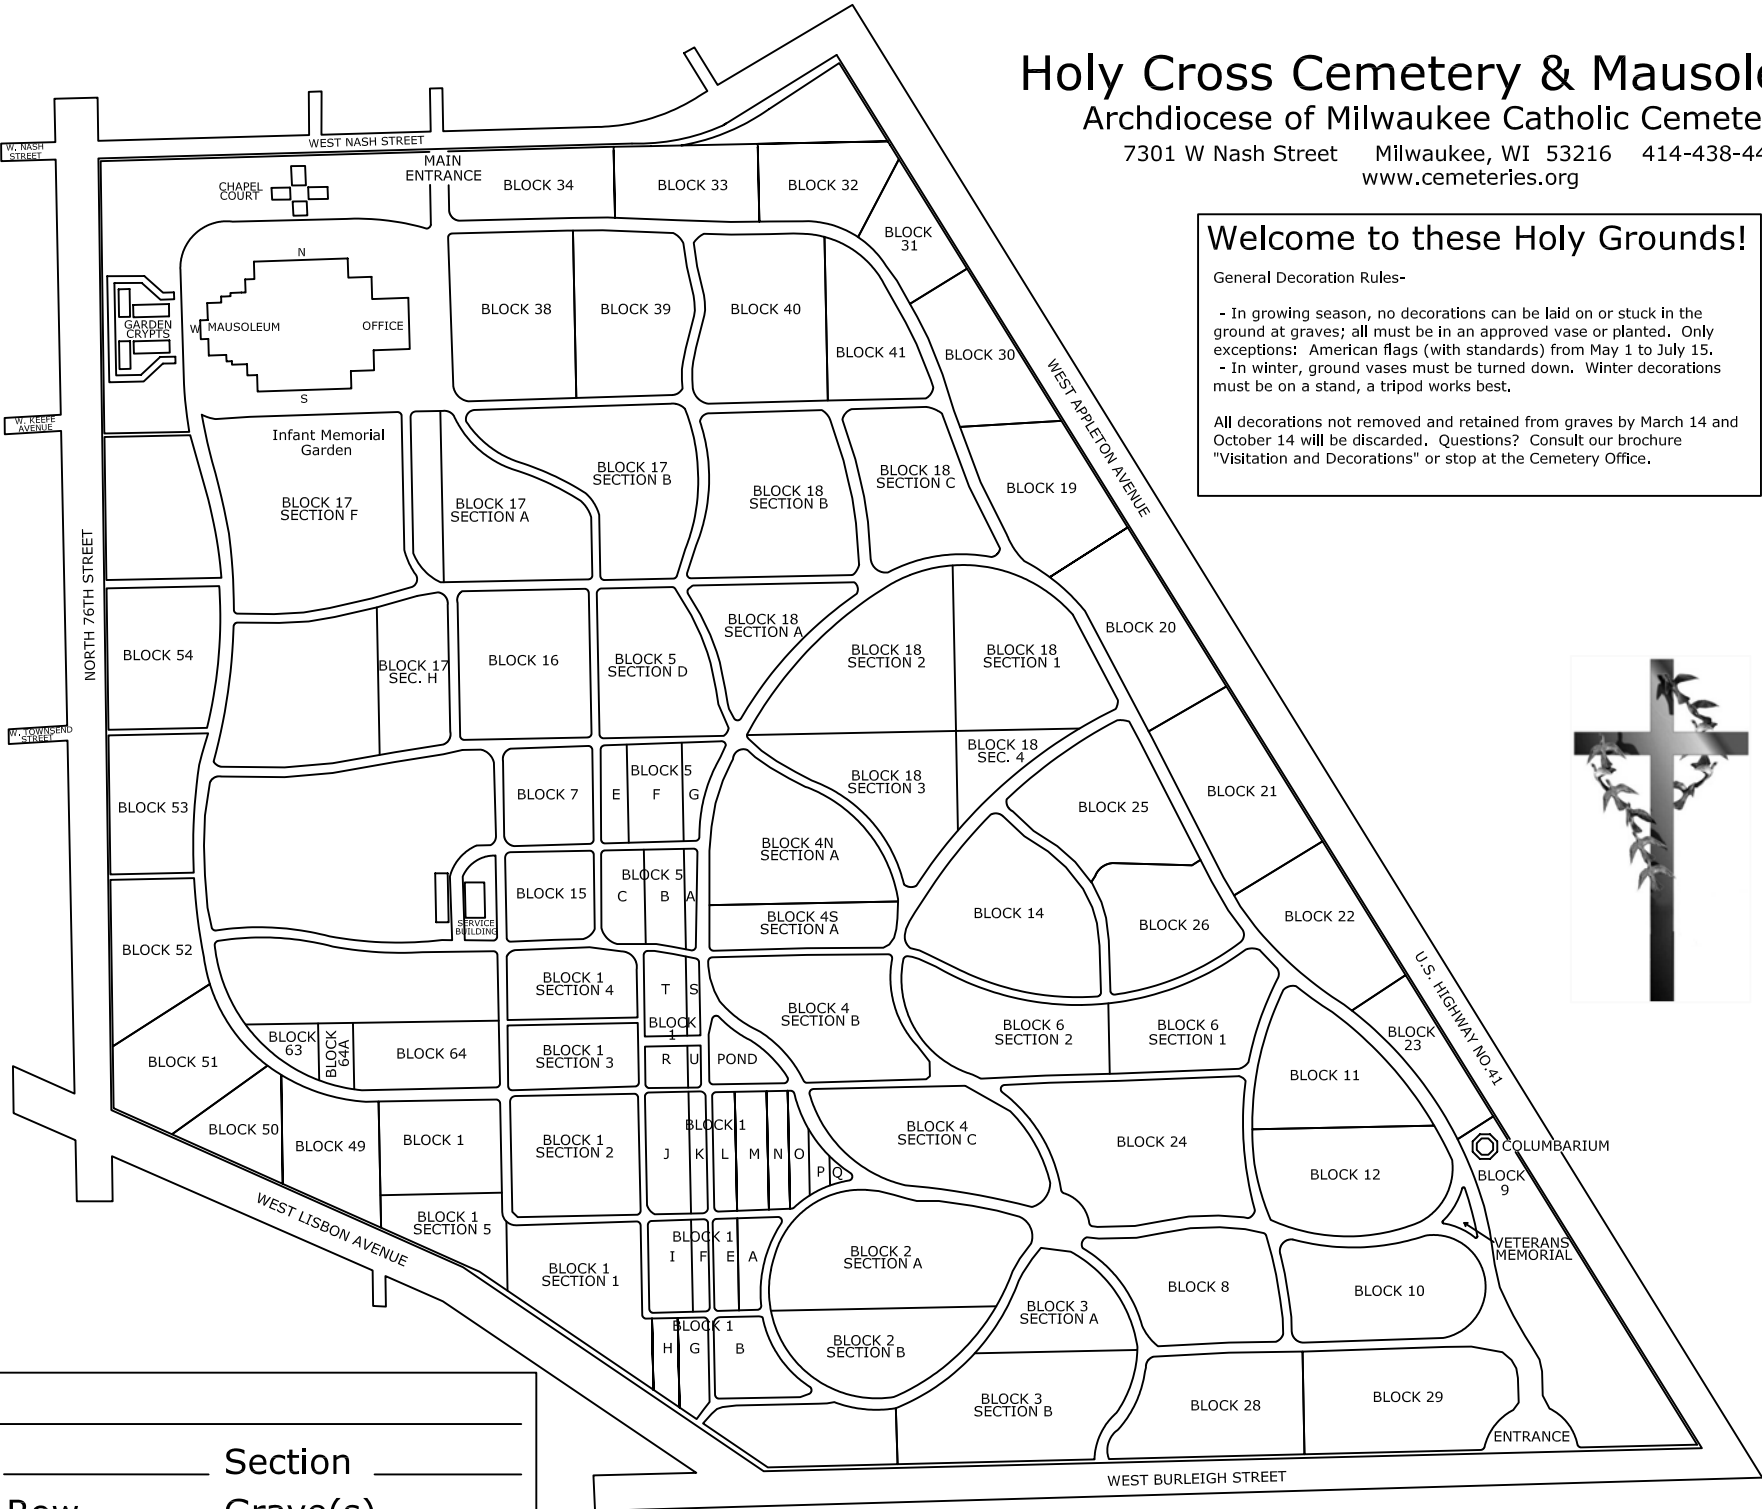

## Welcome to these Holy Grounds!

**General Decoration Rules-**

- In growing season, no decorations can be laid on or stuck in the ground at graves; all must be in an approved vase or planted. Only exceptions: American flags (with standards) from May 1 to July 15.
- In winter, ground vases must be turned down. Winter decorations must be on a stand, a tripod works best.

All decorations not removed and retained from graves by March 14 and October 14 will be discarded. Questions? Consult our brochure "Visitation and Decorations" or stop at the Cemetery Office.

Name \_\_\_\_\_  
 Block \_\_\_\_\_ Section \_\_\_\_\_  
 Lot or Row \_\_\_\_\_ Grave(s) \_\_\_\_\_